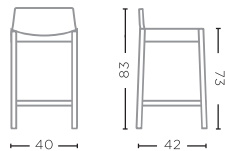

W40 X D38 X H3 CM

BAR CHAIR ALBA
G371B-AUT

RECLAIMED TEAK
AUTHENTIC GREY
W40 X D43 C H97 CM

BARSTOOL ALEX
G671-ANT (P. 94-95)

TEAK ANTHRACITE
Ø34 X H65 CM

COUNTER CHAIR ALBA
G371C-FUM (P. 93)

RECLAIMED TEAK FUME
W40 X D42 X H83 CM