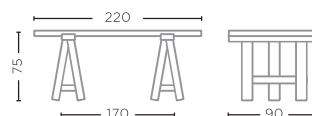

TABLE SHRAGI SMALL

G027S-AUT-FUM

RECLAIMED TEAK AUTHENTIC GREY & FUME
L220 X W90 X H75 CM