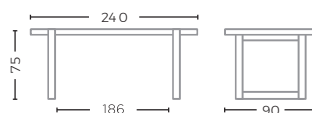

RECLAIMED TEAK AUTHENTIC GREY
L240 X W90 X H75 CM

TABLE SHRAGI SMALL

G027S-AUT-FUM

RECLAIMED TEAK AUTHENTIC GREY & FUME
L220 X W90 X H75 CM

TABLE SHRAGI LARGE

G027L-AUT-FUM

RECLAIMED TEAK AUTHENTIC GREY & FUME
L260 X W90 X H75 CM