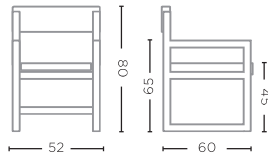

ARMCHAIR SALLY OPEN WEAVE

G352A-AUT-RA (P. 7, 72-73)

TEAK AUTHENTIC GREY &
CL RATTAN
W52 X D60 X H80 CM