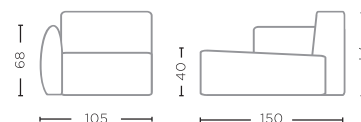

W105 X D150 X H74 CM

MODULAR SOFA FERRE OTTOMAN SMALL
G515-CAT A / B / C / D / E / F / G (P. 24-25, 38-39)