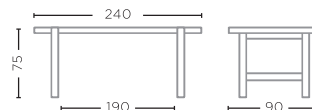

TABLE JACOB SMALL

G023S-AUT

RECLAIMED TEAK AUTHENTIC GREY
L240 X W90 X H75 CM

TABLE JACOB LARGE

G023L-AUT

RECLAIMED TEAK AUTHENTIC GREY
L300 X W95 X H75 CM

TABLE JUSTIN LARGE

G588-AUT (P. 65, 81)