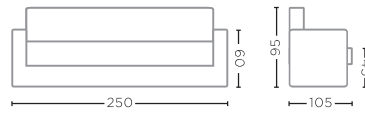

W95 X D105 X H95 CM

Deco cushions are included.

SOFA BERNARD 3-SEATER
G001-CAT A / B / C / D / E / F / G (P. 172)

W250 X D105 X H95 CM

Deco cushions are included.

SOFA BERNARD 3-SEATER WITH COVER
G001-COVER-CAT A / B / C / D / E / F / G