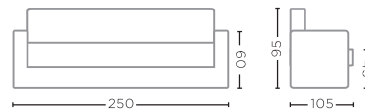

MODULAR SOFA FERRE REAL CORNER
G511-CAT A / B / C / D / E / F / G (P. 22-23, 24-25)

W250 X D105 X H95 CM

Deco cushions are included.