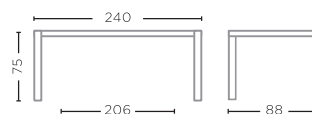

RECLAIMED WOOD ORIGINAL AGED PATINE
L105 X W105 X H75 CM

TABLE ARCHIE SMALL

G570S-DAB

RECLAIMED WOOD ORIGINAL AGED PATINE
L240 X W88 X H75 CM

TABLE ARCHIE LARGE

G570L-DAB (P. 67, 82)

RECLAIMED WOOD ORIGINAL AGED PATINE
L300 X W95 X H75 CM