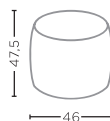

POUFFE NATHAN SMALL GREEN

G642-GOM005 (P. 15, 18, 47)

GOM005 GREEN
Ø46 X H47,5 CM