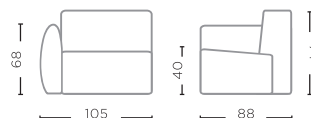

W105 X D88 X H74 CM

MODULAR SOFA FERRE RIGHT CHAISE LONGUE
G513-CHL-CAT A / B / C / D / E / F / G