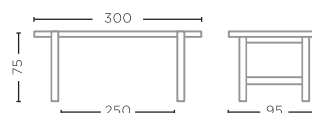

TABLE JACOB SMALL

G023S-AUT

RECLAIMED TEAK AUTHENTIC GREY
L240 X W90 X H75 CM

TABLE JACOB LARGE

G023L-AUT

RECLAIMED TEAK AUTHENTIC GREY
L300 X W95 X H75 CM

TABLE JUSTIN LARGE

G588-AUT (P. 65, 81)