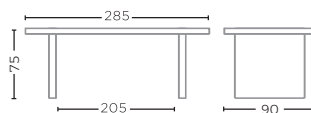

DRAKE DINING TABLE

G655-AUT (P. 78-79)

RECLAIMED TEAK AUTHENTIC GREY

L285 X D90 X H75 CM