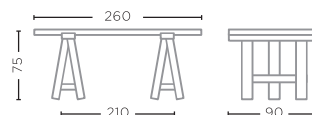

TABLE SHRAGI LARGE

G027L-AUT-FUM

RECLAIMED TEAK AUTHENTIC GREY & FUME
L260 X W90 X H75 CM