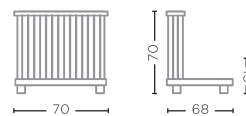

W194 X D21 X H45 CM

W230 X D84 X H27 CM

SIDE CHAIR CAROL

G406-FUM (P. 35, 118)

W70 X D68 X H70 CM

RECLAIMED TEAK FUME

CUSHION SEAT SIDE CHAIR CAROL

G406-CAT A / B / C / D / E / F / G (P. 35, 118)