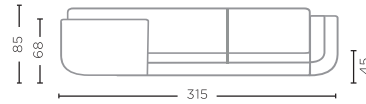

MODULAR SOFA SET DEAN

G609-SET-CAT A / B / C / D / E / F / G (P. 38-39, 40-41)

W315 X D315 X H85 CM