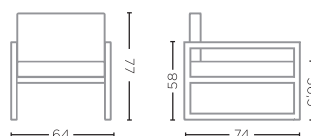

W70 X D65 X H30 CM

EASY CHAIR SALLY UPHOLSTERED
G352E-ANT-CAT A / B / C / D / E / F / G (P. 34)

TEAK FRAME ANTHRACITE
W67 X D79 X H78 CM

EASY CHAIR SALLY OPEN WEAVE
G352E-ABR-RA (P. 26, 28-29)

TEAK AUTHENTIC BROWN & CL RATTAN
W64 X D74 X H77 CM