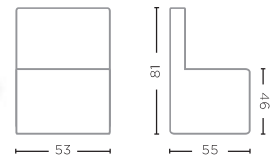

CHAIR JERRY ON WHEELS UPHOLSTERED

G003-CAT A / B / C / D / E / F / G (P. 78-79)

W53 X D55 X H81 CM