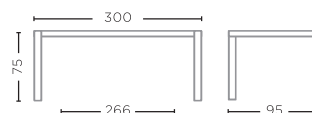

RECLAIMED WOOD ORIGINAL AGED PATINE
L105 X W105 X H75 CM

TABLE ARCHIE SMALL

G570S-DAB

RECLAIMED WOOD ORIGINAL AGED PATINE
L240 X W88 X H75 CM

TABLE ARCHIE LARGE

G570L-DAB (P. 67, 82)

RECLAIMED WOOD ORIGINAL AGED PATINE
L300 X W95 X H75 CM