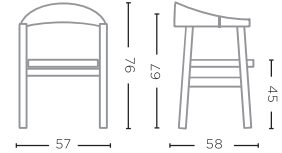

CHAIR ALBA
G371-AUT (P. 65, 80-81)

RECLAIMED TEAK
AUTHENTIC GREY
W41 X D46 X H87 CM