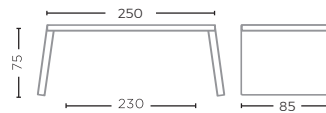

TABLE VINCE

G586-ANT (P. 86-87)

RECLAIMED TEAK ANTHRACITE
L250 X W85 X H75 CM