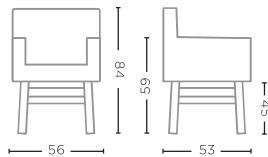

ARMCHAIR JACKY

G111-SR (P. 76-77)

TEAK FRAME NATURAL GREY
& SRIMIT GREY
W56 X D53 X H84 CM

Cushion available on request.