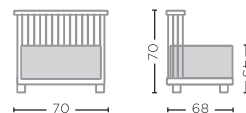

EASY CHAIR SALLY UPHOLSTERED
G352E-ANT-CAT A / B / C / D / E / F / G (P. 34)