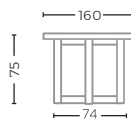

JUSTIN TABLE DIA 160

G654L-AUT (P. 7, 73)

RECLAIMED TEAK AUTHENTIC GREY

Ø160 X H75 CM