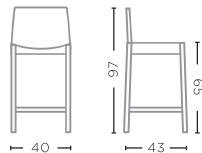

BAR CHAIR ALBA
G371B-AUT

RECLAIMED TEAK
AUTHENTIC GREY
W40 X D43 C H97 CM