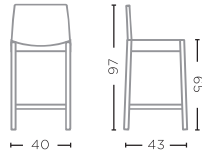

RECLAIMED TEAK FUME
Ø30 X H45 CM

STOOL ALEXANDER
G061-NAT (P. 112)

TEAK ROOT NATURAL GREY
Ø40 X H45 CM

BAR CHAIR ALBA
G371B-FUM (P. 92)

RECLAIMED TEAK FUME
W40 X D43 C H97 CM

CUSHION BAR CHAIR ALBA
G371B-BASIC / CAT A / B / C / D
/ E / F / G