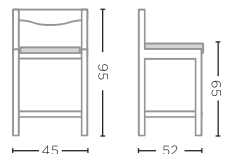

CUSHION BAR CHAIR CURVE
G057B-BASIC / CAT A / B / C / D
/ E / F / G (P. 90-91)

W39 X D46 X H5 CM