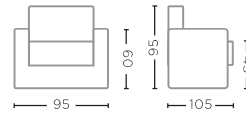

W300 X D95 X H85 CM

SOFA BERNARD 1-SEATER
G002-CAT A / B / C / D / E / F / G

W95 X D105 X H95 CM

Deco cushions are included.

SOFA BERNARD 1-SEATER WITH COVER
G002-COVER-CAT A / B / C / D / E / F / G (P. 21)