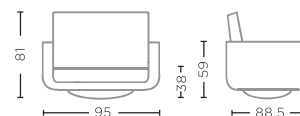

W95 X D88,5 X H81 CM

CLUB MASON BROWN WITH SWIVEL
G640-GOM004 BROWN