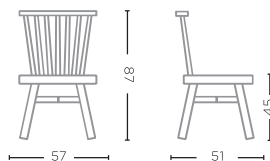

CUSHION CHAIR CAROL
G600-CAT A / B / C / D / E / F / G

W42 X D47 X H4 CM