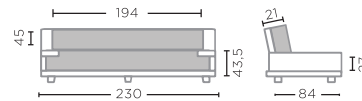

W194 X D21 X H45 CM

W230 X D84 X H27 CM

SIDE CHAIR CAROL

G406-FUM (P. 35, 118)

W70 X D68 X H70 CM

RECLAIMED TEAK FUME

CUSHION SEAT SIDE CHAIR CAROL

G406-CAT A / B / C / D / E / F / G (P. 35, 118)