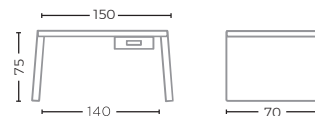

DESK VINCE

G587-ANT (P. 88-89)

RECLAIMED TEAK ANTHRACITE
L150 X W70 X H75 CM

ROUND BAR TABLE ANTON

G193-BAR-FUM (P. 93)

RECLAIMED TEAK FUME
Ø95 X H95 CM