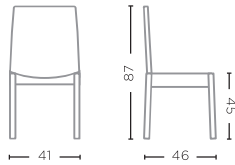

CUSHION CHAIR ALBA
G371-BASIC / CAT A / B / C / D /
E / F / G (P. 80)

W41 X D43 X H3 CM