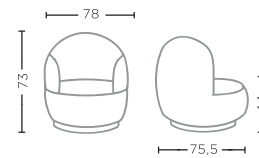

CLUB NATHAN GREEN WITH SWIVEL

G641-GOM005 (P. 32-33, 46)

GOM005 GREEN

W78 X D75,5 X H73 CM