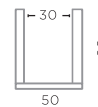

CL RATTAN DARK
Ø50 X H50 CM

Unpeeled rattan makes the basket darker and stronger.

PLANTER BASKET NELSON LARGE
G677L-CL (P. 39, 90, 119)

CL RATTAN DARK
Ø80 X H70 CM

Unpeeled rattan makes the basket darker and stronger.