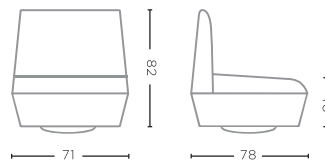

CLUB JULES WITH SWIVEL

G708-ABR-CAT A / B / C / D / E / F / G
(P. 12-13, 104, 106, 178)

TEAK AUTHENTIC BROWN FRAME

W71 X D78 X H82 CM