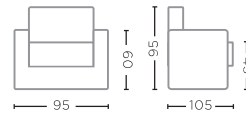

W95 X D105 X H95 CM

Deco cushions are included.

SOFA BERNARD 3-SEATER
G001-CAT A / B / C / D / E / F / G (P. 172)