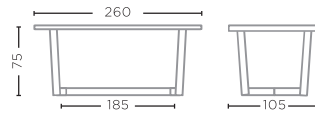

ROUND TABLE FLOOR

G490-FUM (P. 68-69)

RECLAIMED TEAK FUME
Ø135 X H75 CM

OVAL TABLE DAN

G026-FUM (P. 85)

RECLAIMED TEAK FUME
L260 X W105 X H75 CM

TABLE VINCE

G586-ANT (P. 86-87)