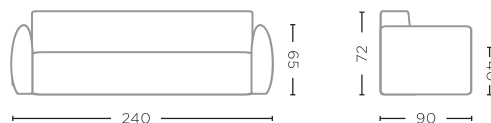

SOFA FERRE 1-SEATER

G575-CAT A / B / C / D / E / F / G (P. 30-31, 39)

W117 X D90 X H72 CM

SOFA FERRE 3-SEATER

G574-CAT A / B / C / D / E / F / G (P. 16-17, 26-27)

W240 X D90 X H72 CM

SOFA NEIL 3-SEATER

G614-CAT A / B / C / D / E / F / G (P. 44-45, 58, 122)