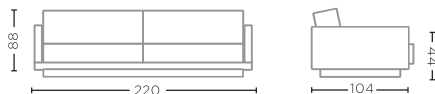

SOFA NEIL 3-SEATER

G614-CAT A / B / C / D / E / F / G (P. 44-45, 58, 122)

W220 X D104 X H88 CM