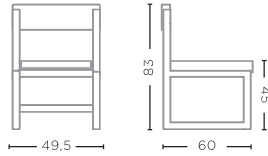

CHAIR SALLY UPHOLSTERED

G352-FUM-CAT A / B / C / D / E / F / G (P. 84-85)

TEAK FRAME FUME
W49,5 X D60 X H83 CM