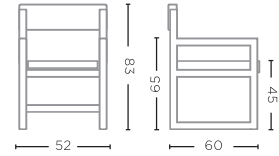

ARMCHAIR SALLY UPHOLSTERED

G352A-FUM-CAT A / B / C / D / E / F / G (P. 86-87, 116)

TEAK FRAME FUME
W52 X D60 X H83 CM