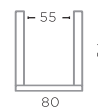

CL RATTAN DARK
Ø50 X H50 CM

Unpeeled rattan makes the basket darker and stronger.

PLANTER BASKET NELSON LARGE
G677L-CL (P. 39, 90, 119)

CL RATTAN DARK
Ø80 X H70 CM

Unpeeled rattan makes the basket darker and stronger.