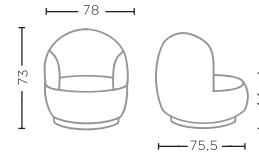

W95 X D88,5 X H81 CM

CLUB NATHAN SAND WITH SWIVEL

G641-GOM003 (P. 134)

GOM003 SAND

W78 X D75,5 X H73 CM

CLUB NATHAN GREEN WITH SWIVEL

G641-GOM005 (P. 32-33, 46)

GOM005 GREEN