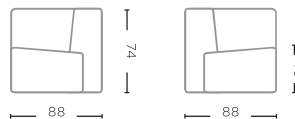

W88 X D88 X H74 CM

MODULAR SOFA FERRE RIGHT CORNER
G513-CAT A / B / C / D / E / F / G (P. 22-23, 24-25)