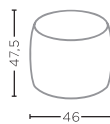

POUFFE NATHAN SMALL TERRACOTTA

G642-GOM006

GOM006 TERRACOTTA
Ø46 X H47,5 CM