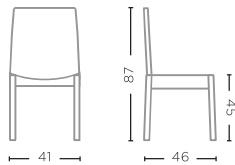

RECLAIMED TEAK
AUTHENTIC GREY
W41 X D46 X H87 CM

CUSHION CHAIR ALBA
G371-BASIC / CAT A / B / C / D /
E / F / G (P. 80)

W41 X D43 X H3 CM

CHAIR ALBA
G371-FUM

RECLAIMED TEAK FUME
W41 X D46 X H87 CM

CUSHION CHAIR ALBA
G371-BASIC / CAT A / B / C / D /
E / F / G