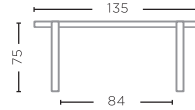

ROUND TABLE FLOOR

G490-FUM (P. 68-69)

RECLAIMED TEAK FUME
Ø135 X H75 CM