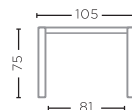

RECLAIMED WOOD ORIGINAL AGED PATINE
L105 X W105 X H75 CM

TABLE ARCHIE SMALL

G570S-DAB

RECLAIMED WOOD ORIGINAL AGED PATINE
L240 X W88 X H75 CM

TABLE ARCHIE LARGE

G570L-DAB (P. 67, 82)

RECLAIMED WOOD ORIGINAL AGED PATINE
L300 X W95 X H75 CM