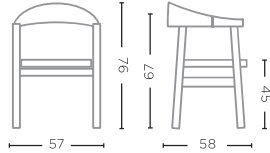

RECLAIMED WOOD ORIGINAL
AGED PATINE FRAME
W57 X D58 X H76 CM

**ARMCHAIR FAYE
UPHOLSTERED**
G353-FUM-CAT A / B / C / D /
E / F / G (P. 68-69, 82-83, 88)

TEAK FRAME FUME
W57 X D58 X H76 CM