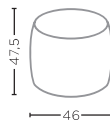

POUFFE NATHAN SMALL SAND

G642-GOM003 (P. 47, 134)

GOM003 SAND
Ø46 X H47,5 CM