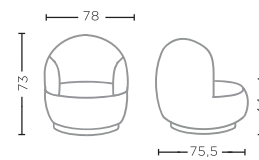

W78 X D75,5 X H73 CM

CLUB NATHAN TERRACOTTA WITH SWIVEL

G641-GOM006 (P. 36)

GOM006 TERRACOTTA

W78 X D75,5 X H73 CM

CLUB JULES WITH SWIVEL

G708-ABR-CAT A / B / C / D / E / F / G
(P. 12-13, 104, 106, 178)

TEAK AUTHENTIC BROWN FRAME