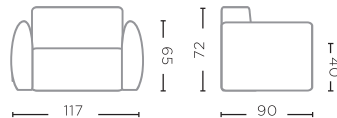

SOFA FERRE 1-SEATER

G575-CAT A / B / C / D / E / F / G (P. 30-31, 39)

W117 X D90 X H72 CM