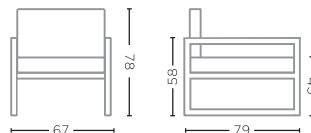

TEAK FRAME ANTHRACITE
W67 X D79 X H78 CM

EASY CHAIR SALLY OPEN WEAVE
G352E-ABR-RA (P. 26, 28-29)