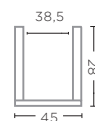

TERRACOTTA BROWN
OCCRE GLAZE
Ø45 X H28 CM