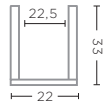

CLEAR GLASS
Ø22 X H33 CM

VASE BENSON SMALL
G1711187-AM (P. 38)