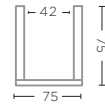

BLACK RATTAN SQUARE
Ø75 X H75 CM

LAUNDRY BASKET BILLY
G411-CRO (P. 167)