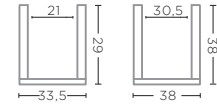

TERRACOTTA GREY PATINE
Ø33,5 X H29 CM
Ø38 X H38 CM

POT JAMAL
G538 (P. 73)