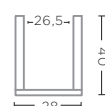

TOPAZ GLASS
Ø28 X H40 CM

VASE MON EXTRA SMALL
G232322-CL (P. 34-35)