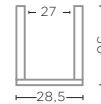

RATTAN SKIN MATT GREY
Ø28,5 X H30 CM

BASKET HENRY
G362-SK (P. 165)