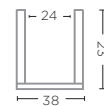

TERRACOTTA GREY PATINE
Ø38 X H23 CM

VASE OPIUM SLIM
G474