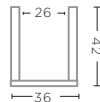

**PLANTER BASKET NELSON LARGE**  
G677L-CL (P. 174-175)

CL RATTAN DARK  
Ø80 X H70 CM

Unpeeled rattan makes the basket darker and stronger.

**HANGING BASKET NEST**  
G752-CLR (P. 178-179)

CL RATTAN DARK  
Ø36 X H43 CM