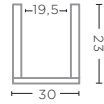

**BASKET NEST LARGE**  
G676L (P. 173)

SRIMIT NATURAL  
Ø33 X H40 CM

**ROUND BASKET JELLE**  
G408-CRO (P. 176-177)

CROCO UNFINISHED  
Ø30 X H23 CM

**ROUND BASKET ERIKA**  
G412-BLA

BLACK RATTAN SQUARE  
Ø55 X H55 CM