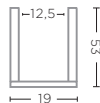

TERRACOTTA FUME PATINE
Ø19 X H53 CM

PLATE MINNY MEDIUM
G204M