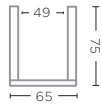

**PLANTER BASKET NELL SMALL**  
G525S-CLR (P. 182)

CL RATTAN  
Ø65 X H48 CM

**PLANTER BASKET JULIA SMALL**  
G309S-CLR (P. 184)

CL RATTAN  
Ø50-55 X H50 CM

**PLANTER BASKET NELL LARGE**  
G525L-CLR

CL RATTAN  
Ø65 X H75 CM