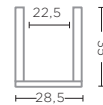

GREY GLASS  
Ø23 X H28 CM

**HURRICANE DANIEL MEDIUM**  
G232175M-CL (P. 43)

CLEAR GLASS  
Ø28,5 X H35 CM

**HURRICANE DANIEL MEDIUM**  
G232176M-GR (P. 127)

GREY GLASS  
Ø28,5 X H35 CM

**HURRICANE DANIEL LARGE**  
G232175L-CL (P. 43)