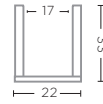

AMBER GLASS
Ø22 X H33 CM

VASE NELSON MEDIUM
G1711186A-CL (P. 40)