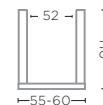

CL RATTAN  
Ø55-60 X H80 CM

**PLANTER BASKET HENDRIK LARGE**  
G526L-CLR

CL RATTAN  
Ø95 X H72 CM

**PLANTER BASKET JULIA EXTRA LARGE**  
G309XL-CLR

CL RATTAN  
Ø55-60 X H110 CM

**SQUARE PLANTER BASKET NICOLAS SET OF 2**  
G311-S2-CLR (P. 185)