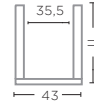

TERRACOTTA DARK BROWN
Ø43 X H11 CM

POT TILDA MEDIUM
G689M (P. 111)