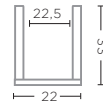

AMBER GLASS
Ø22 X H33 CM

VASE BENSON MEDIUM
G1711187A-CL (P. 39)