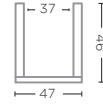

ABACA WEAVING
Ø47 X H46 CM

PLANTER BASKET NELSON SMALL
G677S-CL (P. 175)