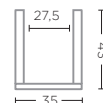

GREY GLASS
Ø35 X H43 CM

POT MATILDA SMALL
G231700S-CL (P. 56)