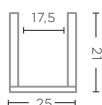

CLEAR GLASS
Ø25 X H21 CM

POT MATILDA SMALL
G231700S-GR (P. 123, 180-181, 256)