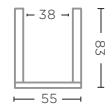

BLACK RATTAN SQUARE
Ø55 X H83 CM

PLANTER BASKET CHARLY
G753-CLR (P. 186)