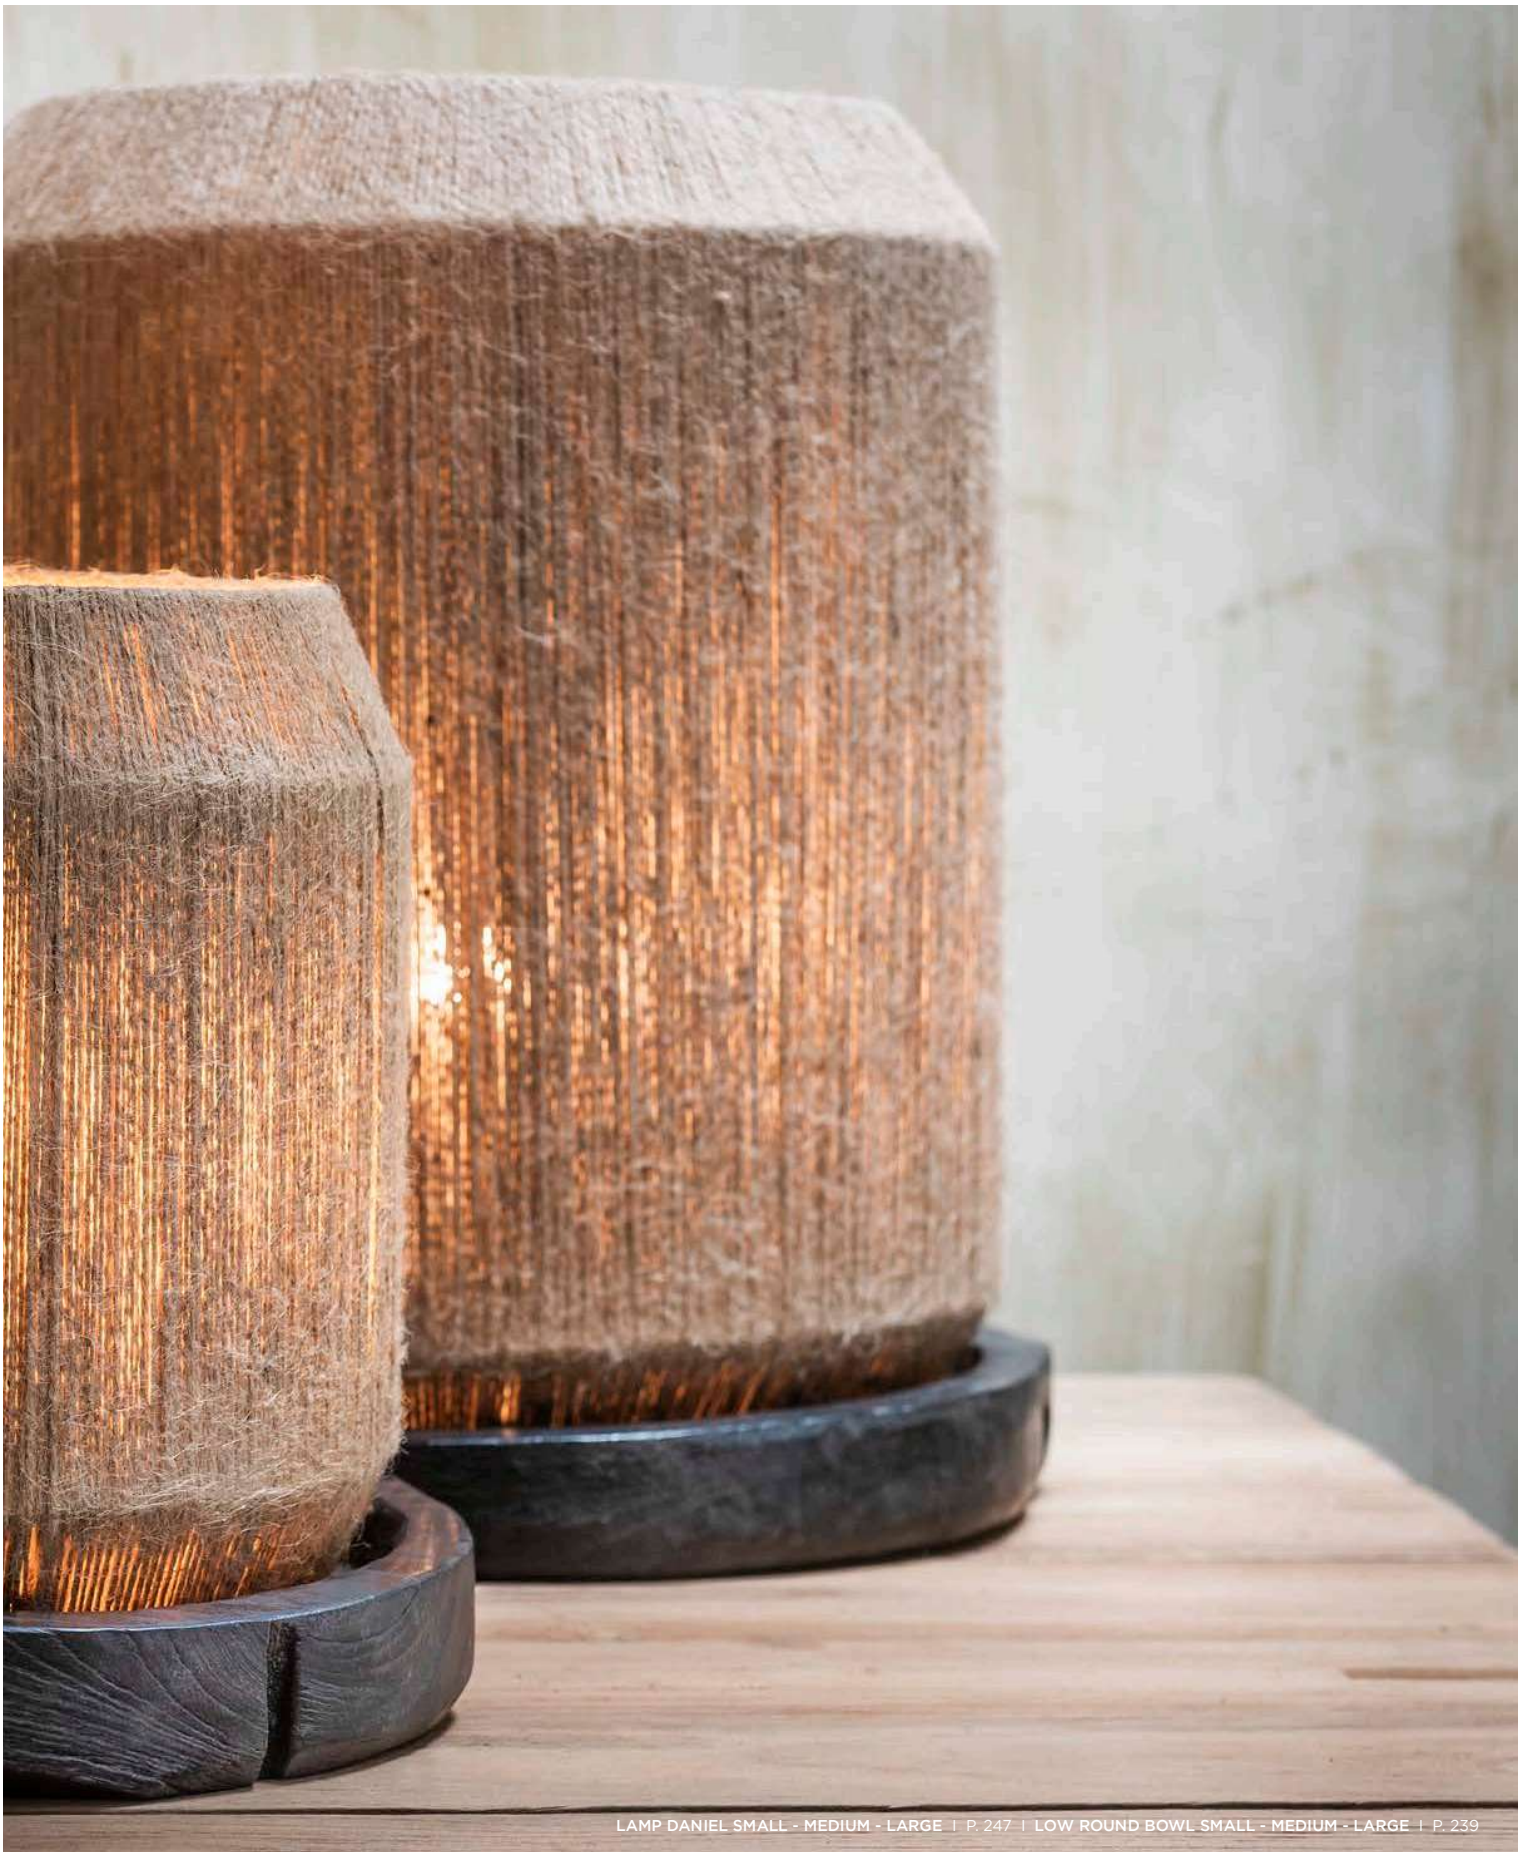

WALL LAMP TRIXIE | P. 249 | T-LIGHT HOLDER NELLY | P. 217

LAMP DANIEL SMALL - MEDIUM - LARGE | P. 247 | LOW ROUND BOWL SMALL - MEDIUM - LARGE | P. 239

HANGING LAMP BOMBAY RATTAN | P. 249

HANGING BASKET LUCA | P. 247 | HANGING LAMP DEREK OUTDOOR | P. 249