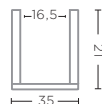

CLEAR GLASS
Ø35 X H21 CM

VASE MARAH
G1711039-TO (P. 37)