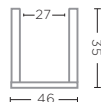

TERRACOTTA FUME PATINE
Ø46 X H35 CM

POT KIOTO LARGE
G721L (P. 114-115)