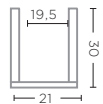

CLEAR GLASS
Ø21 X H30 CM

VASE ALI SMALL
G2310813S-TO (P. 25)