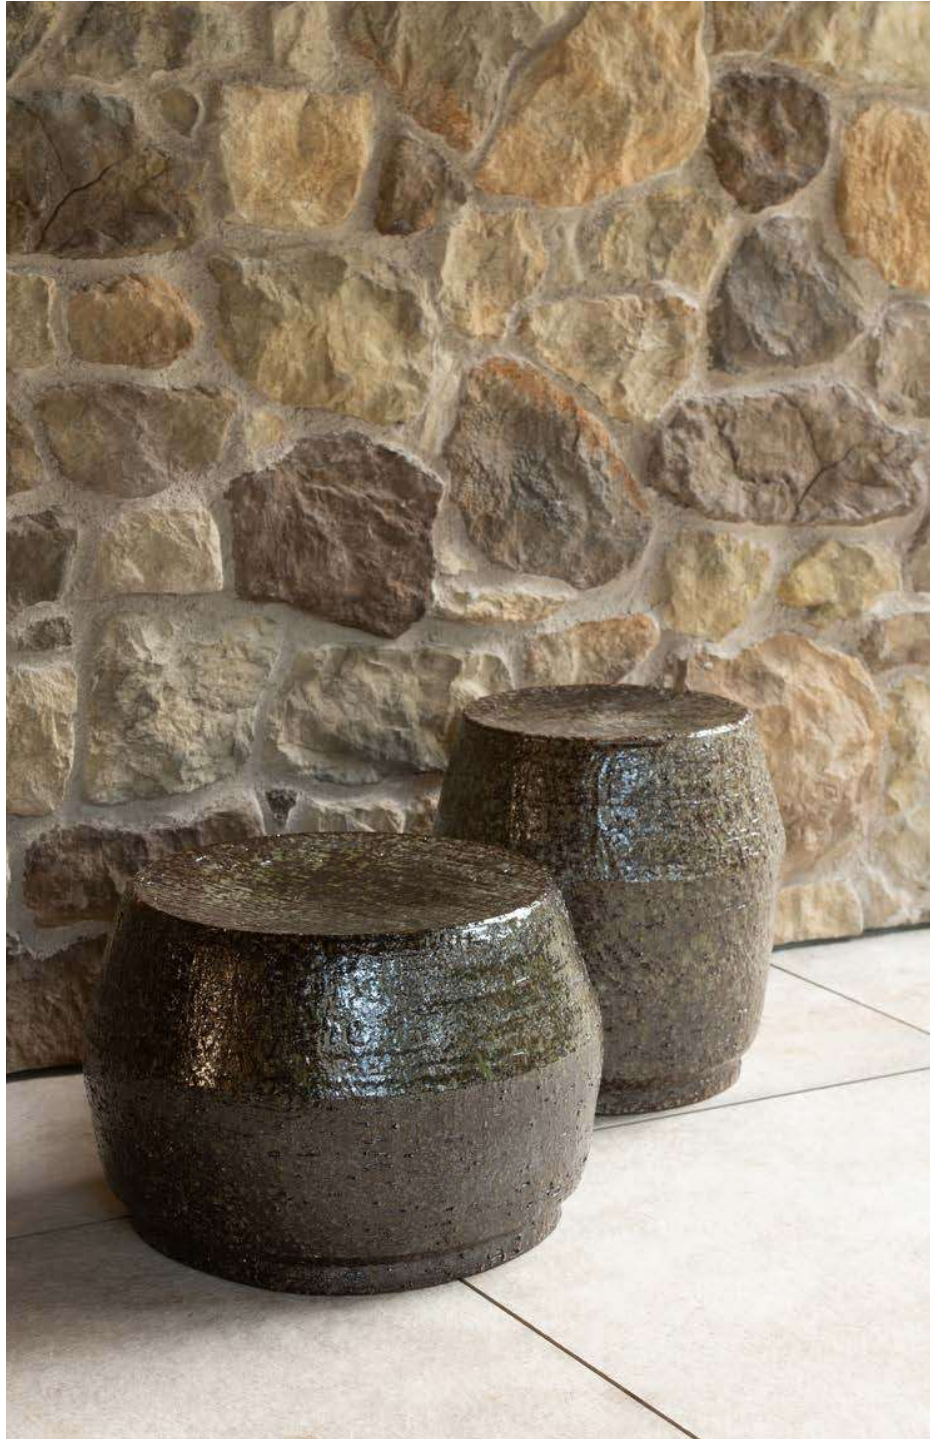

POUF JACK SMALL - LARGE | P. 235 | POT JACK MEDIUM - EXTRA LARGE | P. 234