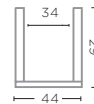

TERRACOTTA DARK BROWN  
Ø43 X H11 CM

**POT TILDA MEDIUM**  
G689M (P. 111)

TERRACOTTA GOLD BROWN  
Ø27 X H21 CM

**BOWL RAY LARGE**  
G701L (P. 112)

TERRACOTTA DARK BROWN  
Ø44 X H29 CM

**POT TILDA LARGE**  
G689L