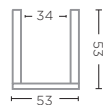

CL RATTAN
Ø53 X H53 CM

PLANTER BASKET ERIC
G418-CLR (P. 180)