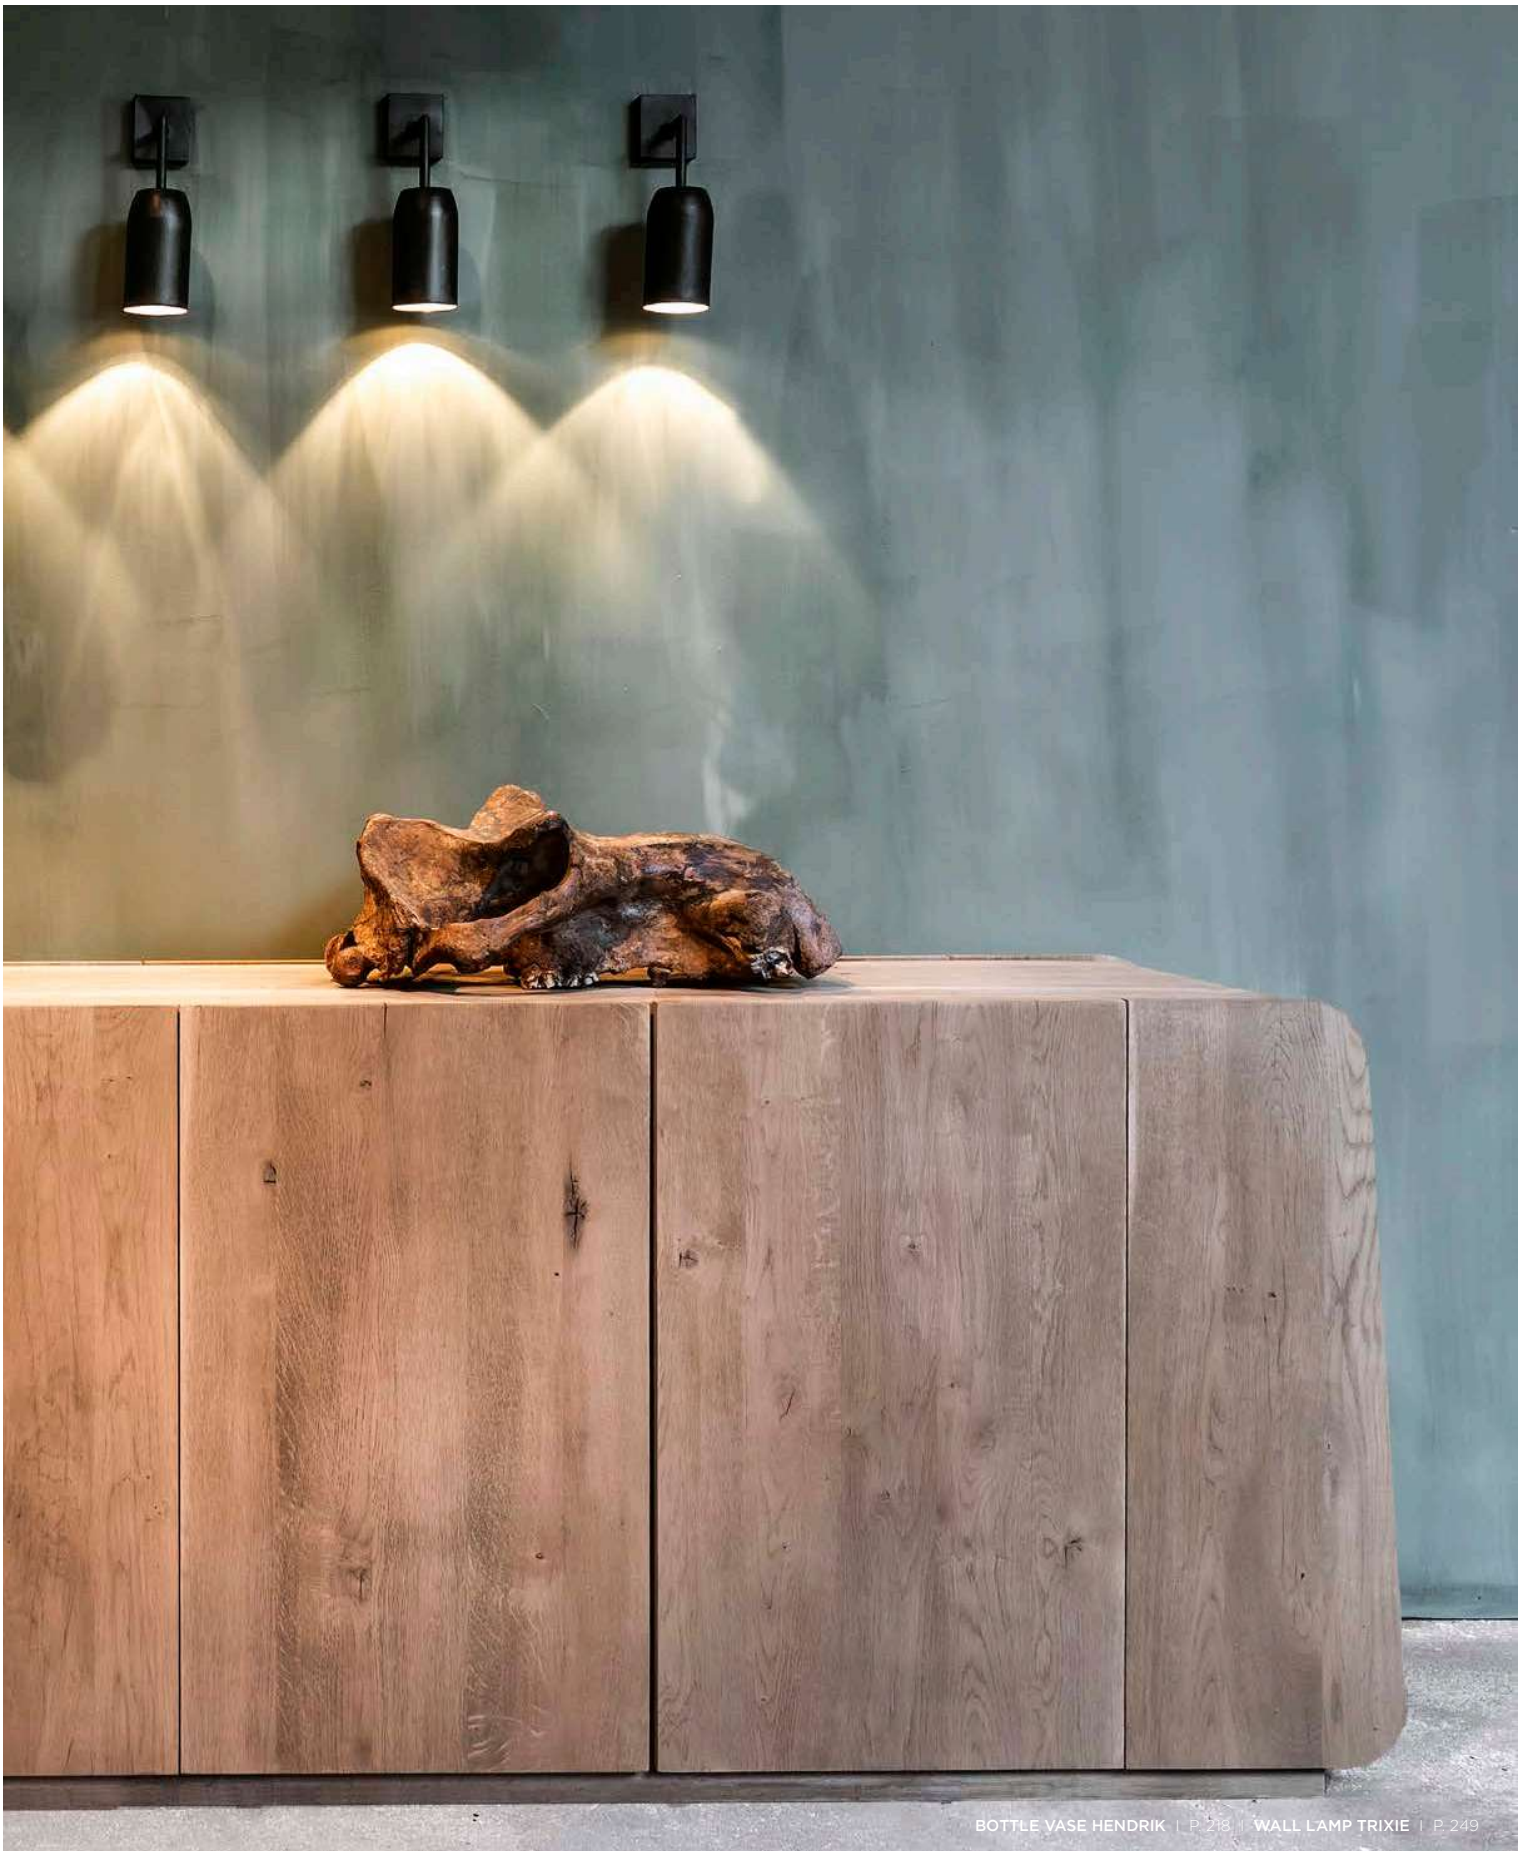

BOTTLE VASE HENDRIK | P. 218 | WALL LAMP TRIXIE | P. 249