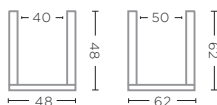

PUMPKIN BASKET SMALL
G706S-ABA (P. 172)

CL RATTAN
L48 X W48 X H48 CM
L62 X W62 X H62 CM

RECTANGULAR PLANTER BASKET NICOLAS
G417-CLR