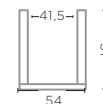

TERRACOTTA LIGHT BLUE GLAZE
Ø54 X H31 CM

Handmade in Portugal

POT COLETTE LARGE
G699L (P. 92)