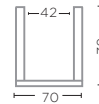

VASE MUMBAI SMALL
G728S (P. 117)
NATURAL BRASS
Ø70 X H62 CM