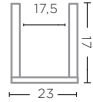

TERRACOTTA GOLD BROWN
Ø23 X H17 CM

BOWL RAY SMALL
G701S (P. 112)