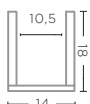

TERRACOTTA GREEN GLAZE
Ø14 X H18 CM

PLATE DEWI EXTRA LARGE
G443XL (P. 98)

TERRACOTTA GREEN GLAZE
Ø28 X H2,5 CM