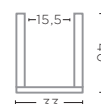

SRIMIT NATURAL
Ø33 X H40 CM