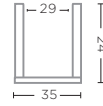

AMBER GLASS
Ø35 X H24 CM

VASE BENSON SMALL
G1711187-CL (P. 39)