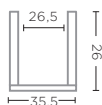

GREY GLASS  
Ø25 X H21 CM

**POT MATILDA LARGE**  
G231700L-CL

CLEAR GLASS  
Ø35,5 X H26 CM

**POT MATILDA LARGE**  
G231700L-GR (P. 57, 180-181, 256)

GREY GLASS  
Ø35,5 X H26 CM

**BOWL LODE**  
G144697-CL (P. 55)