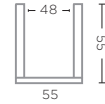

**BASKET NEST LARGE**  
G676L (P. 173)

SRIMIT NATURAL  
Ø33 X H40 CM

**ROUND BASKET JELLE**  
G408-CRO (P. 176-177)

CROCO UNFINISHED  
Ø30 X H23 CM

**ROUND BASKET ERIKA**  
G412-BLA

BLACK RATTAN SQUARE  
Ø55 X H55 CM