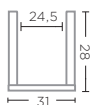

CUP ALI SMALL
G512S (P. 102)

TERRACOTTA GREEN GLAZE
Ø31 X H28 CM