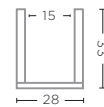

TERRACOTTA GREY PATINE
Ø28 X H33 CM