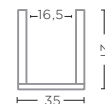

TOPAZ GLASS  
Ø29 X H30 CM

**VASE MARAH**  
G1711039-CL (P. 36)

CLEAR GLASS  
Ø35 X H21 CM

**VASE MARAH**  
G1711039-TO (P. 37)

TOPAZ GLASS  
Ø35 X H21 CM

**VASE GABRIEL SMALL**  
G1711038S-PGR

POWDERCOLOR  
GREEN GLASS  
Ø25 X H27 CM