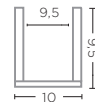

TERRACOTTA BROWN
OCCRE GLAZE
Ø10 X H9,5 CM

CUP ALI LARGE
G512L (P. 102)