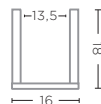

VASE FIGARO MEDIUM
G471M (P. 159)

TERRACOTTA FUME PATINE
Ø16 X H18 CM

VASE MINNY SMALL
G339S (P. 77, 178)