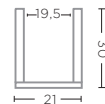

**BOWL ALI**  
G144698-TO (P. 53)

TOPAZ GLASS  
Ø30 X H16 CM

**VASE ALI SMALL**  
G2310813S-CL (P. 24)

CLEAR GLASS  
Ø21 X H30 CM

**VASE ALI SMALL**  
G2310813S-TO (P. 25)

TOPAZ GLASS  
Ø21 X H30 CM

**VASE ALI LARGE**  
G2310813L-CL (P. 24)