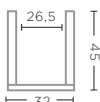

**VASE TONY LARGE**  
G232018-CL (P. 26)

CLEAR GLASS  
Ø25 X H30 CM

**CUP ALI MEDIUM**  
G201610M-CL (P. 60-61, 67, 71)

CLEAR GLASS  
Ø7,5 X H13,5 CM

**VASE TONY EXTRA LARGE**  
G232073XL-CL (P. 26)

CLEAR GLASS  
Ø32 X H45 CM