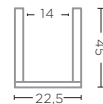

TERRACOTTA FUME PATINE
Ø22,5 X H45 CM

VASE FIGARO SMALL
G471S (P. 159)