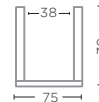

**VASE MUMBAI LARGE**  
G728L  
NATURAL BRASS  
Ø93 X H80 CM

**VASE BOMBAY SMALL**  
G729S (P. 116)  
NATURAL BRASS  
Ø75 X H62 CM

**VASE BOMBAY LARGE**  
G729L (P. 116)  
NATURAL BRASS  
Ø100 X H80 CM

**PLANTER TOGO SMALL**  
G725S (P. 118-119)  
NATURAL BRASS  
Ø55 X H45 CM