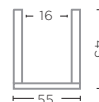

**VASE MUMBAI LARGE**  
G728L  
NATURAL BRASS  
Ø93 X H80 CM

**VASE BOMBAY SMALL**  
G729S (P. 116)  
NATURAL BRASS  
Ø75 X H62 CM

**VASE BOMBAY LARGE**  
G729L (P. 116)  
NATURAL BRASS  
Ø100 X H80 CM

**PLANTER TOGO SMALL**  
G725S (P. 118-119)  
NATURAL BRASS  
Ø55 X H45 CM