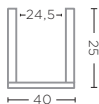

POT KEN
G542-FUM (P. 142)
TEAK ROOT FUME
Ø40 X H25 CM