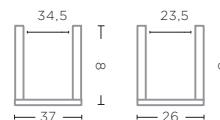

BOWL EMERY
G682-FUM (P. 134-135)
TEAK FUME
L37 X W26 X H8 CM

CANDLE HOLDER ARIA SMALL
G678S (P. 141)

TEAK OLD GREY
Ø13 X H12 CM

CANDLE HOLDER ARIA MEDIUM
G678M (P. 141)

TEAK OLD GREY
Ø13 X H15 CM

CANDLE HOLDER ARIA LARGE
G678L (P. 141)

TEAK OLD GREY
Ø13 X H20 CM