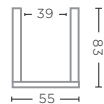

CROCO UNFINISHED  
Ø50 X H42 CM

**PALM PLANTER BASKET LARGE**  
G415L-BLA (P. 170)

BLACK RATTAN SQUARE  
Ø75 X H75 CM

**LAUNDRY BASKET BILLY**  
G411-CRO (P. 167)

CROCO UNFINISHED  
Ø55 X H83 CM

**LAUNDRY BASKET BILLY**  
G411-BLA