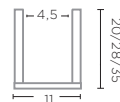

TERRACOTTA FUME PATINE
Ø11 X H20 / H28 / H35 CM
CANDLE DIA: 4,5 CM

CANDLE HOLDER BENNY
G129 (P. 49, 138)