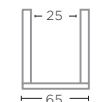

PLANTER TOGO LARGE
G725L (P. 118-119)
NATURAL BRASS
Ø65 X H55 CM