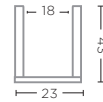

**VASE NELSON SMALL**  
G1711186-AM

AMBER GLASS  
Ø22 X H33 CM

**VASE NELSON MEDIUM**  
G1711186A-CL (P. 40)

CLEAR GLASS  
Ø23 X H43 CM

**VASE NELSON MEDIUM**  
G1711186A-AM

AMBER GLASS  
Ø23 X H43 CM

GLASSWARE - TECHNICAL SPECIFICATIONS