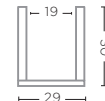

TOPAZ GLASS
Ø29 X H30 CM

VASE MARAH
G1711039-CL (P. 36)