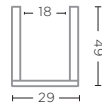

CLEAR GLASS
Ø29 X H49 CM

HURRICANE ELJIOT LARGE
G161710-TO (P. 49)