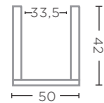

CROCO UNFINISHED
Ø50 X H42 CM

PALM PLANTER BASKET LARGE
G415L-BLA (P. 170)