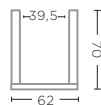

TERRACOTTA LIGHT BLUE GLAZE
Ø62 X H70 CM

Handmade in Portugal