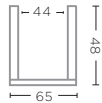

CL RATTAN
Ø65 X H48 CM

PLANTER BASKET JULIA SMALL
G309S-CLR (P. 184)