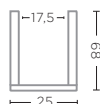

TERRACOTTA FUME PATINE
Ø25 X H68 CM

VASE PAT
G476 (P. 158)