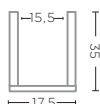

**REED BASKET SMALL**  
G707S-SK (P. 168)

RATTAN SKIN MATT GREY  
L14 X W14 CM

**BASKET NEST SMALL**  
G676S (P. 173, 178)

SRIMIT NATURAL  
Ø30 X H30 CM

**REED BASKET LARGE**  
G707L-SK (P. 168)

RATTAN SKIN MATT GREY  
Ø17,5 X H35 CM