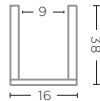

TERRACOTTA FUME PATINE
Ø16 X H38 CM

PLATE MINNY EXTRA SMALL
G204XS (P. 48, 122)

TERRACOTTA FUME PATINE
Ø20 X H5 CM

PLATE MINNY SMALL
G204S

TERRACOTTA FUME PATINE
Ø24 X H5 CM