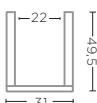

CANDLE HOLDER GABRIEL
G537 (P. 88-89)