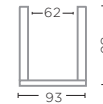

**VASE MUMBAI LARGE**  
G728L  
NATURAL BRASS  
Ø93 X H80 CM

**VASE BOMBAY SMALL**  
G729S (P. 116)  
NATURAL BRASS  
Ø75 X H62 CM

**VASE BOMBAY LARGE**  
G729L (P. 116)  
NATURAL BRASS  
Ø100 X H80 CM

**PLANTER TOGO SMALL**  
G725S (P. 118-119)  
NATURAL BRASS  
Ø55 X H45 CM