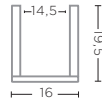

CLEAR GLASS
Ø16 X H19,5 CM

VASE MON LARGE
G232337-CL (P. 34-35)