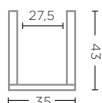

CLEAR GLASS
Ø35 X H43 CM

HURRICANE DANIEL LARGE
G232176L-GR