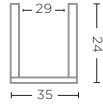

CLEAR GLASS
Ø35 X H24 CM

BOWL LODE
G144697-AM (P. 54)