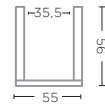

BLACK RATTAN SQUARE
Ø55 X H56 CM

BASKET NINA LARGE
G365L-CRO (P. 166, 265)