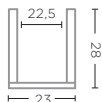

CLEAR GLASS
Ø23 X H28 CM

HURRICANE DANIEL SMALL
G232176S-GR