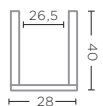

CLEAR GLASS
Ø28 X H40 CM

VASE ALI LARGE
G2310813L-TO (P. 25)