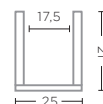

GREY GLASS  
Ø25 X H21 CM

**POT MATILDA LARGE**  
G231700L-CL

CLEAR GLASS  
Ø35,5 X H26 CM

**POT MATILDA LARGE**  
G231700L-GR (P. 57, 180-181, 256)

GREY GLASS  
Ø35,5 X H26 CM

**BOWL LODE**  
G144697-CL (P. 55)