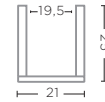

CLEAR GLASS  
Ø14 X H16,5 CM

**VASE MON MEDIUM**  
G232338-CL (P. 34-35)

CLEAR GLASS  
Ø16 X H19,5 CM

**VASE MON LARGE**  
G232337-CL (P. 34-35)

CLEAR GLASS  
Ø21 X H25 CM

**HURRICANE ELJIOT LARGE**  
G161710-CL (P. 138)