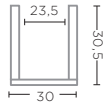

CLEAR GLASS
Ø30 X H30,5 CM

VASE NELSON LARGE
G1711188-AM (P. 42)