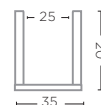

**CANDLE HOLDER ARIA MEDIUM**  
G678M (P. 141)

TEAK OLD GREY  
Ø13 X H15 CM

**CANDLE HOLDER ARIA LARGE**  
G678L (P. 141)

TEAK OLD GREY  
Ø13 X H20 CM

**POT AMBER**  
G392-FUM (P. 146-147)

TEAK FUME  
Ø35 X H20 CM