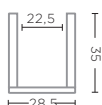

CLEAR GLASS
Ø28,5 X H35 CM

HURRICANE DANIEL MEDIUM
G232176M-GR (P. 127)