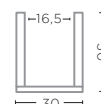

SRIMIT NATURAL
Ø30 X H30 CM

REED BASKET LARGE
G707L-SK (P. 168)