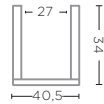

CROCO UNFINISHED
Ø40,5 X H34 CM

PALM PLANTER BASKET SMALL
G415S-BLA