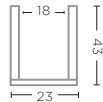

CLEAR GLASS
Ø23 X H43 CM

VASE NELSON MEDIUM
G1711186A-AM