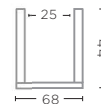

**BASKET JANNE LARGE**  
G364L-SK (P. 171)

RATTAN SKIN MATT GREY  
Ø28,5 X H30 CM

**BASKET HENRY**  
G362-SK (P. 165)

RATTAN SKIN MATT GREY  
Ø48 X H23 CM

**BASKET HARRIET**  
G483-SK (P. 169)

RATTAN SKIN MATT GREY  
Ø68 X H44 CM