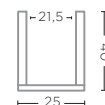

POWDERCOLOR
GREEN GLASS
Ø25 X H40 CM