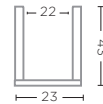

AMBER GLASS
Ø23 X H43 CM

VASE NELSON SMALL
G1711186-CL