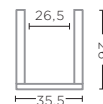

GREY GLASS  
Ø25 X H21 CM

**POT MATILDA LARGE**  
G231700L-CL

CLEAR GLASS  
Ø35,5 X H26 CM

**POT MATILDA LARGE**  
G231700L-GR (P. 57, 180-181, 256)

GREY GLASS  
Ø35,5 X H26 CM

**BOWL LODE**  
G144697-CL (P. 55)