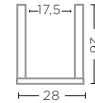

TOPAZ GLASS  
Ø14 X H21 CM

**CUP PUNCH LARGE**  
G2310594L-CL

CLEAR GLASS  
Ø14 X H15 CM

**VASE FIGARO LARGE**  
G232485-OL (P. 20-21)

OLIVE GLASS  
Ø12 X H28 CM

**VASE PUNCH**  
G2310594-CL (P. 46)

CLEAR GLASS  
Ø28 X H26 CM