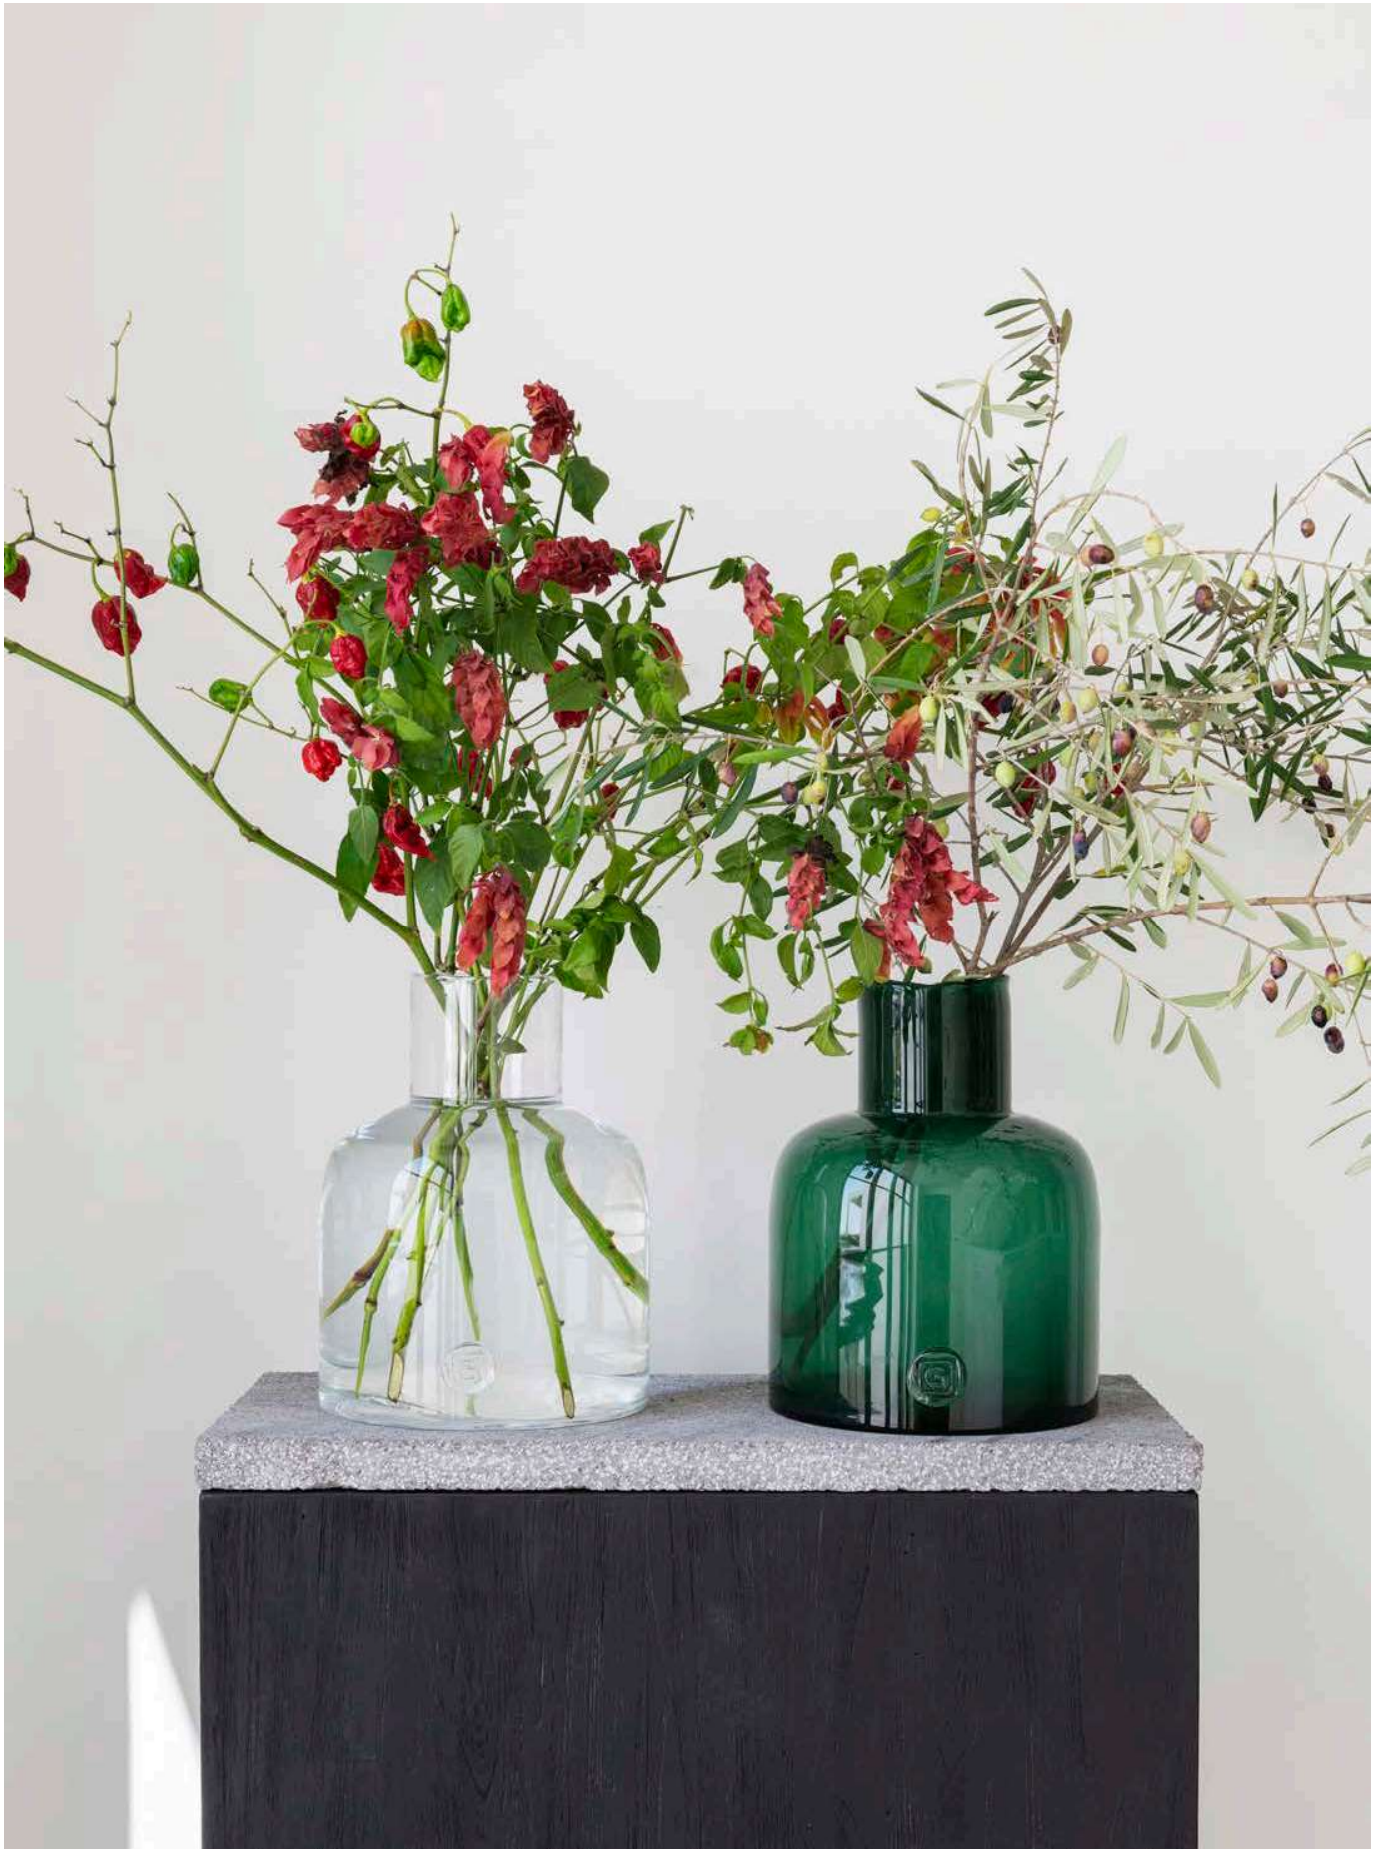

VASE LIES LARGE | P. 219 | RECTANGULAR CONSOLE ZORBA | P. 243