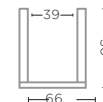

TERRACOTTA FUME PATINE
Ø66 X H50 CM

POT COLETTE SMALL
G699S (P. 93)