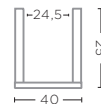

COFFEE TABLES, CONSOLES & ACCESSORIES - TECHNICAL SPECIFICATIONS

POT KEN
G542-NAT (P. 145, 166)
TEAK ROOT NATURAL GREY
Ø40 X H25 CM

POT KEN
G542-FUM (P. 142)
TEAK ROOT FUME
Ø40 X H25 CM

CANDLE HOLDER ARIA SMALL
G678S (P. 141)

TEAK OLD GREY
Ø13 X H12 CM

CANDLE HOLDER ARIA MEDIUM
G678M (P. 141)

TEAK OLD GREY
Ø13 X H15 CM

CANDLE HOLDER ARIA LARGE
G678L (P. 141)

TEAK OLD GREY
Ø13 X H20 CM

POT AMBER
G392-FUM (P. 146-147)

TEAK FUME
Ø35 X H20 CM

T-LIGHT HOLDER LATI INCL. SCENTED T-LIGHT
G524-BLA (P. 154, 201)

SANDED PEEL BLACK FINISH
Ø10 X H12 CM

CANDLE STAND SET OF 3
G648 (P. 140)

RECLAIMED WOOD
ORIGINAL PATINE
Ø15 X H48/ H57/ H65 CM

SANDED PEEL BLACK FINISH
Ø32 X H38 CM