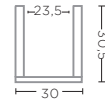

AMBER GLASS
Ø30 X H30,5 CM

BOWL ALI
G144698-CL (P. 50-51, 52)