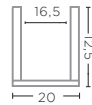

TERRACOTTA GOLD BROWN
Ø20 X H12,5 CM
Ovenproof

BONBONNIERE TILDA SMALL