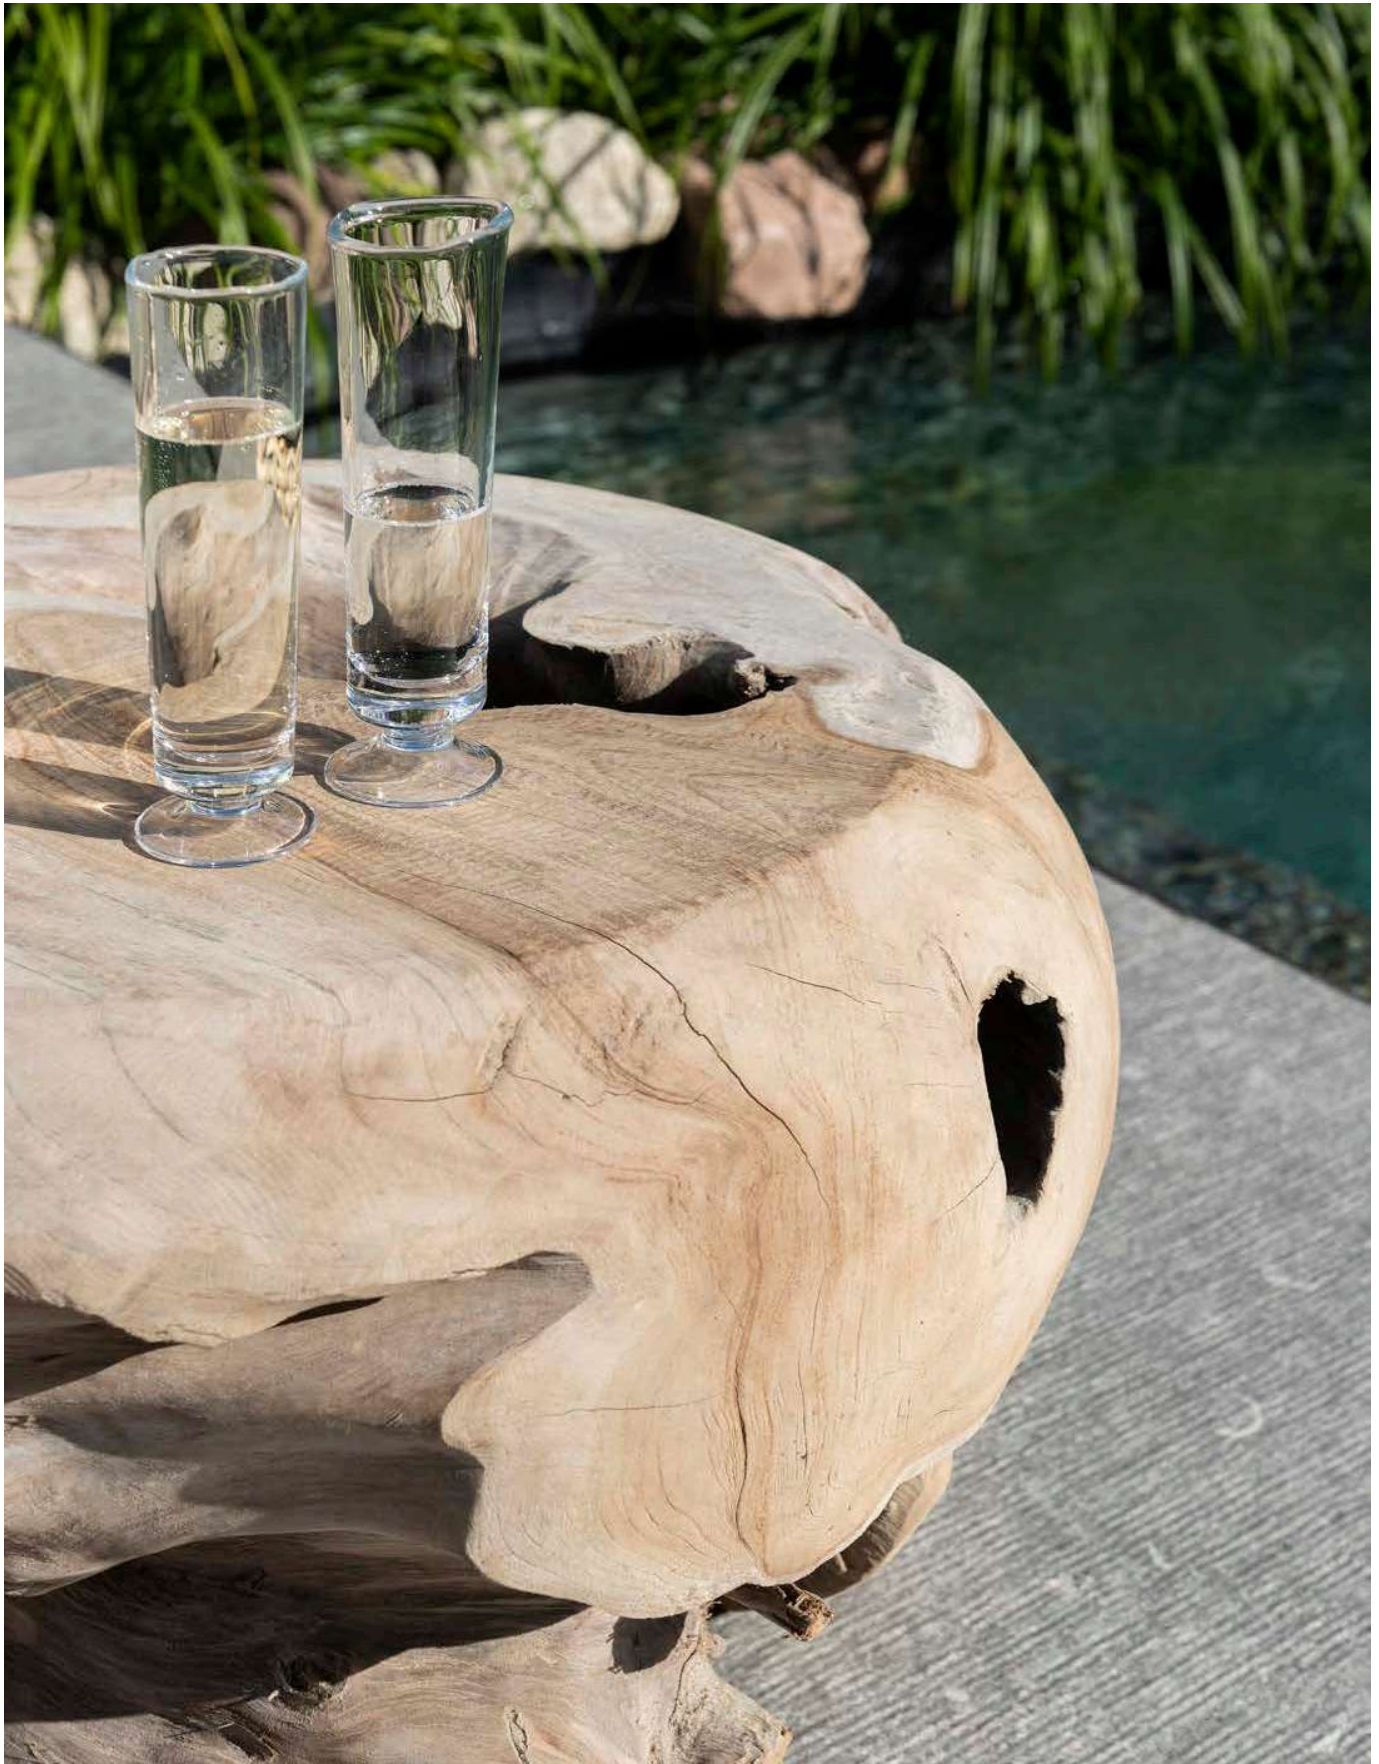

DRINKING GLASS SMALL | P. 224 | COFFEE TABLE ROOT CYLINDER | P. 241

Our drinking glasses show that it is possible to marry delicate beauty with practicality. Allowing certain pieces to transcend mere decoration, they can become an integral part of both daily rituals and special occasions, elevating each experience to a new level.