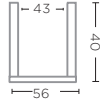

ABACA WEAVING
Ø56 X H40 CM

PUMPKIN BASKET LARGE
G706L-ABA (P. 172)