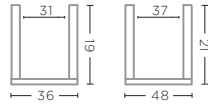

**VASE DISC HIGH**  
G686H (P. 95)

TERRACOTTA GREY PATINE  
Ø28 X H33 CM

**BOWL DICKSON SET OF 2**  
G687-S2 (P. 97)

TERRACOTTA GREY PATINE  
Ø36 X H19 CM  
Ø48 X H21 CM

**VASE DICKSON SET OF 2**  
G688-S2 (P. 96)