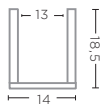

RATTAN SKIN MATT GREY
L14 X W14 CM

BASKET NEST SMALL
G676S (P. 173, 178)