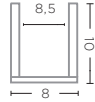

TERRACOTTA BROWN
OCCRE GLAZE
Ø8 X H10 CM

T-LIGHTHOLDER VICKY
G634 (P. 102)