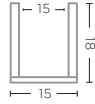

CLEAR GLASS  
Ø28 X H55 CM

**VASE FIGARO SMALL**  
G232483-CL (P. 20-21)

CLEAR GLASS  
Ø15 X H18 CM

**CUP PUNCH SMALL**  
G2310594S-CL (P. 44-45)

CLEAR GLASS  
Ø12 X H11 CM

**VASE FIGARO MEDIUM**  
G232484-TO (P. 20-21)