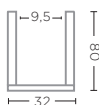

VASE FIGARO SMALL
G232483-CL (P. 20-21)

GREY GLASS
Ø32 X H80 CM

VASE CRISTINA SMALL
G232487-CL (P. 30)