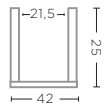

TERRACOTTA FUME PATINE  
Ø29 X H40 CM

**POT MATILDA**  
G535 (P. 156)

TERRACOTTA FUME PATINE  
Ø35 X H26 CM

**POT MARAH**  
G592F (P. 87)

TERRACOTTA FUME PATINE  
Ø42 X H25 CM

**POT MARAH**  
G592A (P. 86)