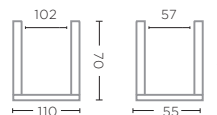

CL RATTAN
L110 X W55 X H70 CM