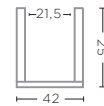

TERRACOTTA AUTHENTIC
GREY PATINE
Ø42 X H25 CM

POT OPIUM SMALL
G473S (P. 81, 149, 201)